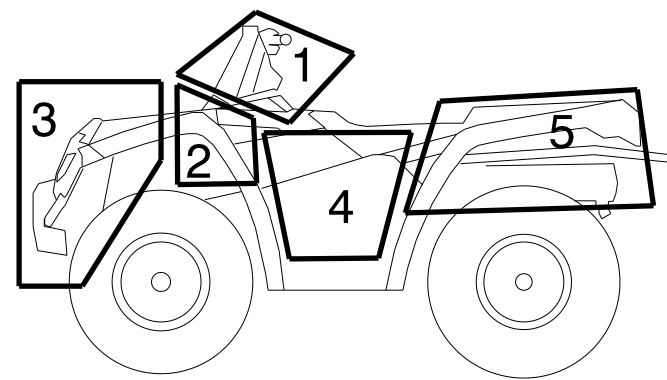

RENEGADE 500/650/800 CE 2009 EUROPE SYSTEM

NOTE: MUST BE USED IN CONJUNCTION WITH NORTH AMERICA WIRING DIAGRAM.

ZONE #	ZONE DESCRIPTION
1	STEERING AREA
2	MODULE AREA
3	FRONT OF VEHICLE
4	ENGINE AREA
5	REAR OF VEHICLE