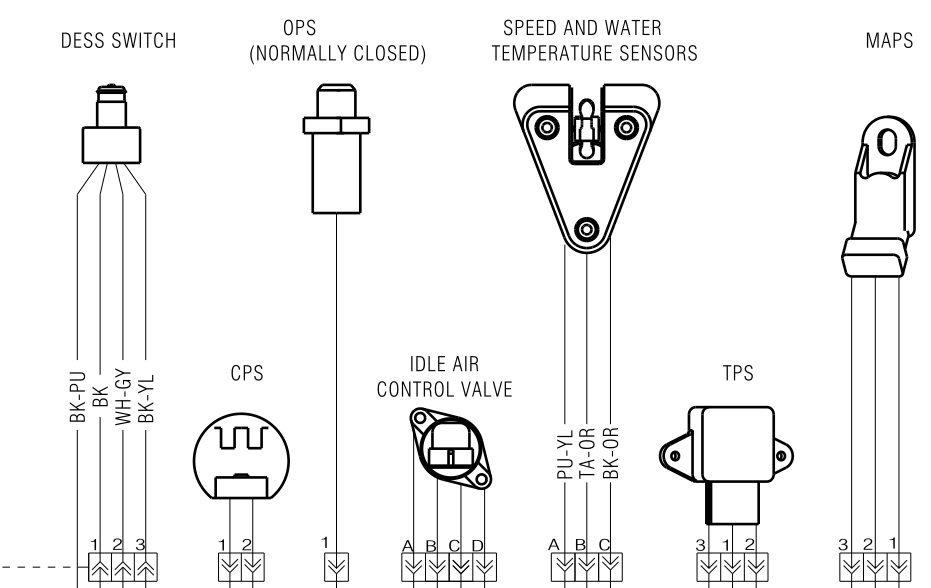

2011 SEA-DOO
4-TEC SERIES
GTS PRO / RXP-X

INFORMATION CENTER

FOR RXP-X ONLY

FUSE BOX 1

1. 3A GAUGE CADRAN	2. 3A BEEPER AVERTISSEUR	3. 3A DEPTH SOUNDER ECHOSONDEUR	4. 3A FUEL LEVEL NIVEAU ESSENCE	5. 7.5A VTS	6. 10A FUEL PUMP POMPE ESSENCE
7. 10A CYL.1	8. 10A CYL.2	9. 10A CYL.3	+12 VOLTS		
+12 VOLTS					
10. 3A TOPS	11. 15A DIAG. TOOL OUTIL DIAG.	COMMUNICATION (CAN HI)		12. 500Ω FUEL LEVEL NIVEAU ESSENCE	
13. 10A STARTER RELAY RELAIS DEM.	14. 3A CAPS C.P.A.C.	COMMUNICATION (CAN LOW)		FUEL LEVEL NIVEAU ESSENCE	

FUSE BOX 2

RELAIS RELAY	15. 30A CHARGE
MASSE RELAIS RELAIS GROUND	16. 30A BATT.
+12 VOLTS	

COLOR CODE

WH = WHITE	BK = BLACK
RE = RED	YL = YELLOW
PU = PURPLE	TA = TAN
GN = GREEN	BW = BROWN
GY = GREY	BL = BLUE
PK = PINK	OR = ORANGE