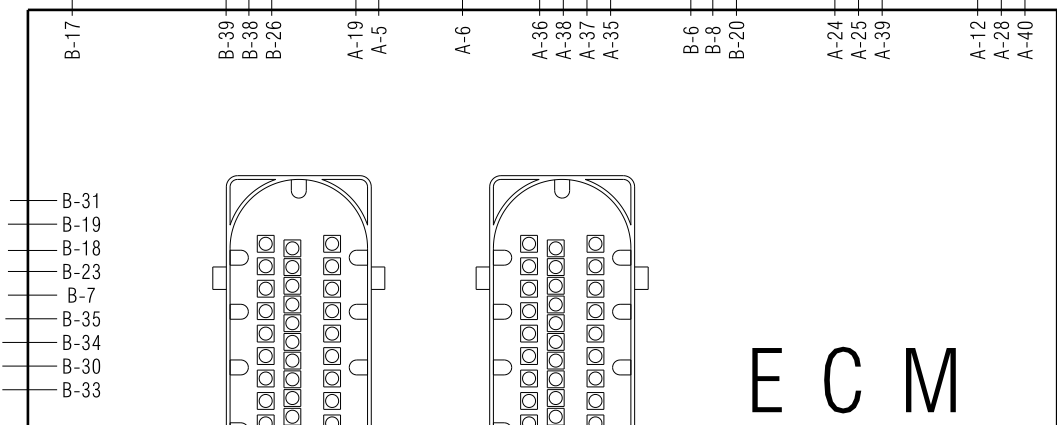

2011 SEA-DOO
4-TEC SERIES
GTS PRO / RXP-X

INFORMATION CENTER

FOR RXP-X ONLY

FUSE BOX 1

1. 3A GAUGE CADRAN	2. 3A BEEPER AVERTISSEUR	3. 3A DEPTH SOUNDER ECHOSONDEUR	4. 3A FUEL LEVEL NIVEAU ESSENCE	5. 7.5A VTS	6. 10A FUEL PUMP POMPE ESSENCE
7. 10A CYL.1	8. 10A CYL.2	9. 10A CYL.3	+12 VOLTS		
+12 VOLTS					
10. 3A TOPS	11. 15A DIAG. TOOL OUTIL DIAG.	COMMUNICATION (CAN HI)		12. 500Ω FUEL LEVEL NIVEAU ESSENCE	
13. 10A STARTER RELAY RELAIS DEM.	14. 3A CAPS C.P.A.C.	COMMUNICATION (CAN LOW)		FUEL LEVEL NIVEAU ESSENCE	

FUSE BOX 2

RELAIS RELAY	15. 30A CHARGE
MASSE RELAIS RELAIS GROUND	16. 30A BATT.
+12 VOLTS	

COLOR CODE

WH = WHITE	BK = BLACK
RE = RED	YL = YELLOW
PU = PURPLE	TA = TAN
GN = GREEN	BW = BROWN
GY = GREY	BL = BLUE
PK = PINK	OR = ORANGE