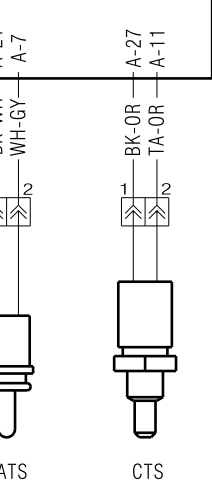

2011 SEA-DOO
4-TEC SERIES
GTS PRO / RXP-X

INFORMATION CENTER

FOR RXP-X ONLY

FUSE BOX 1

1. 3A GAUGE CADRAN	2. 3A BEEPER AVERTISSEUR	3. 3A DEPTH SOUNDER ECHOSONDEUR	4. 3A FUEL LEVEL NIVEAU ESSENCE	5. 7.5A VTS	6. 10A FUEL PUMP POMPE ESSENCE
7. 10A CYL.1	8. 10A CYL.2	9. 10A CYL.3	+12 VOLTS		
+12 VOLTS					
10. 3A TOPS	11. 15A DIAG. TOOL OUTIL DIAG.	COMMUNICATION (CAN HI)		12. 500Ω FUEL LEVEL NIVEAU ESSENCE	
13. 10A STARTER RELAY RELAIS DEM.	14. 3A CAPS C.P.A.C.	COMMUNICATION (CAN LOW)		FUEL LEVEL NIVEAU ESSENCE	

FUSE BOX 2

RELAIS RELAY	15. 30A CHARGE
MASSE RELAIS RELAIS GROUND	16. 30A BATT.
+12 VOLTS	

COLOR CODE

WH = WHITE	BK = BLACK
RE = RED	YL = YELLOW
PU = PURPLE	TA = TAN
GN = GREEN	BW = BROWN
GY = GREY	BL = BLUE
PK = PINK	OR = ORANGE