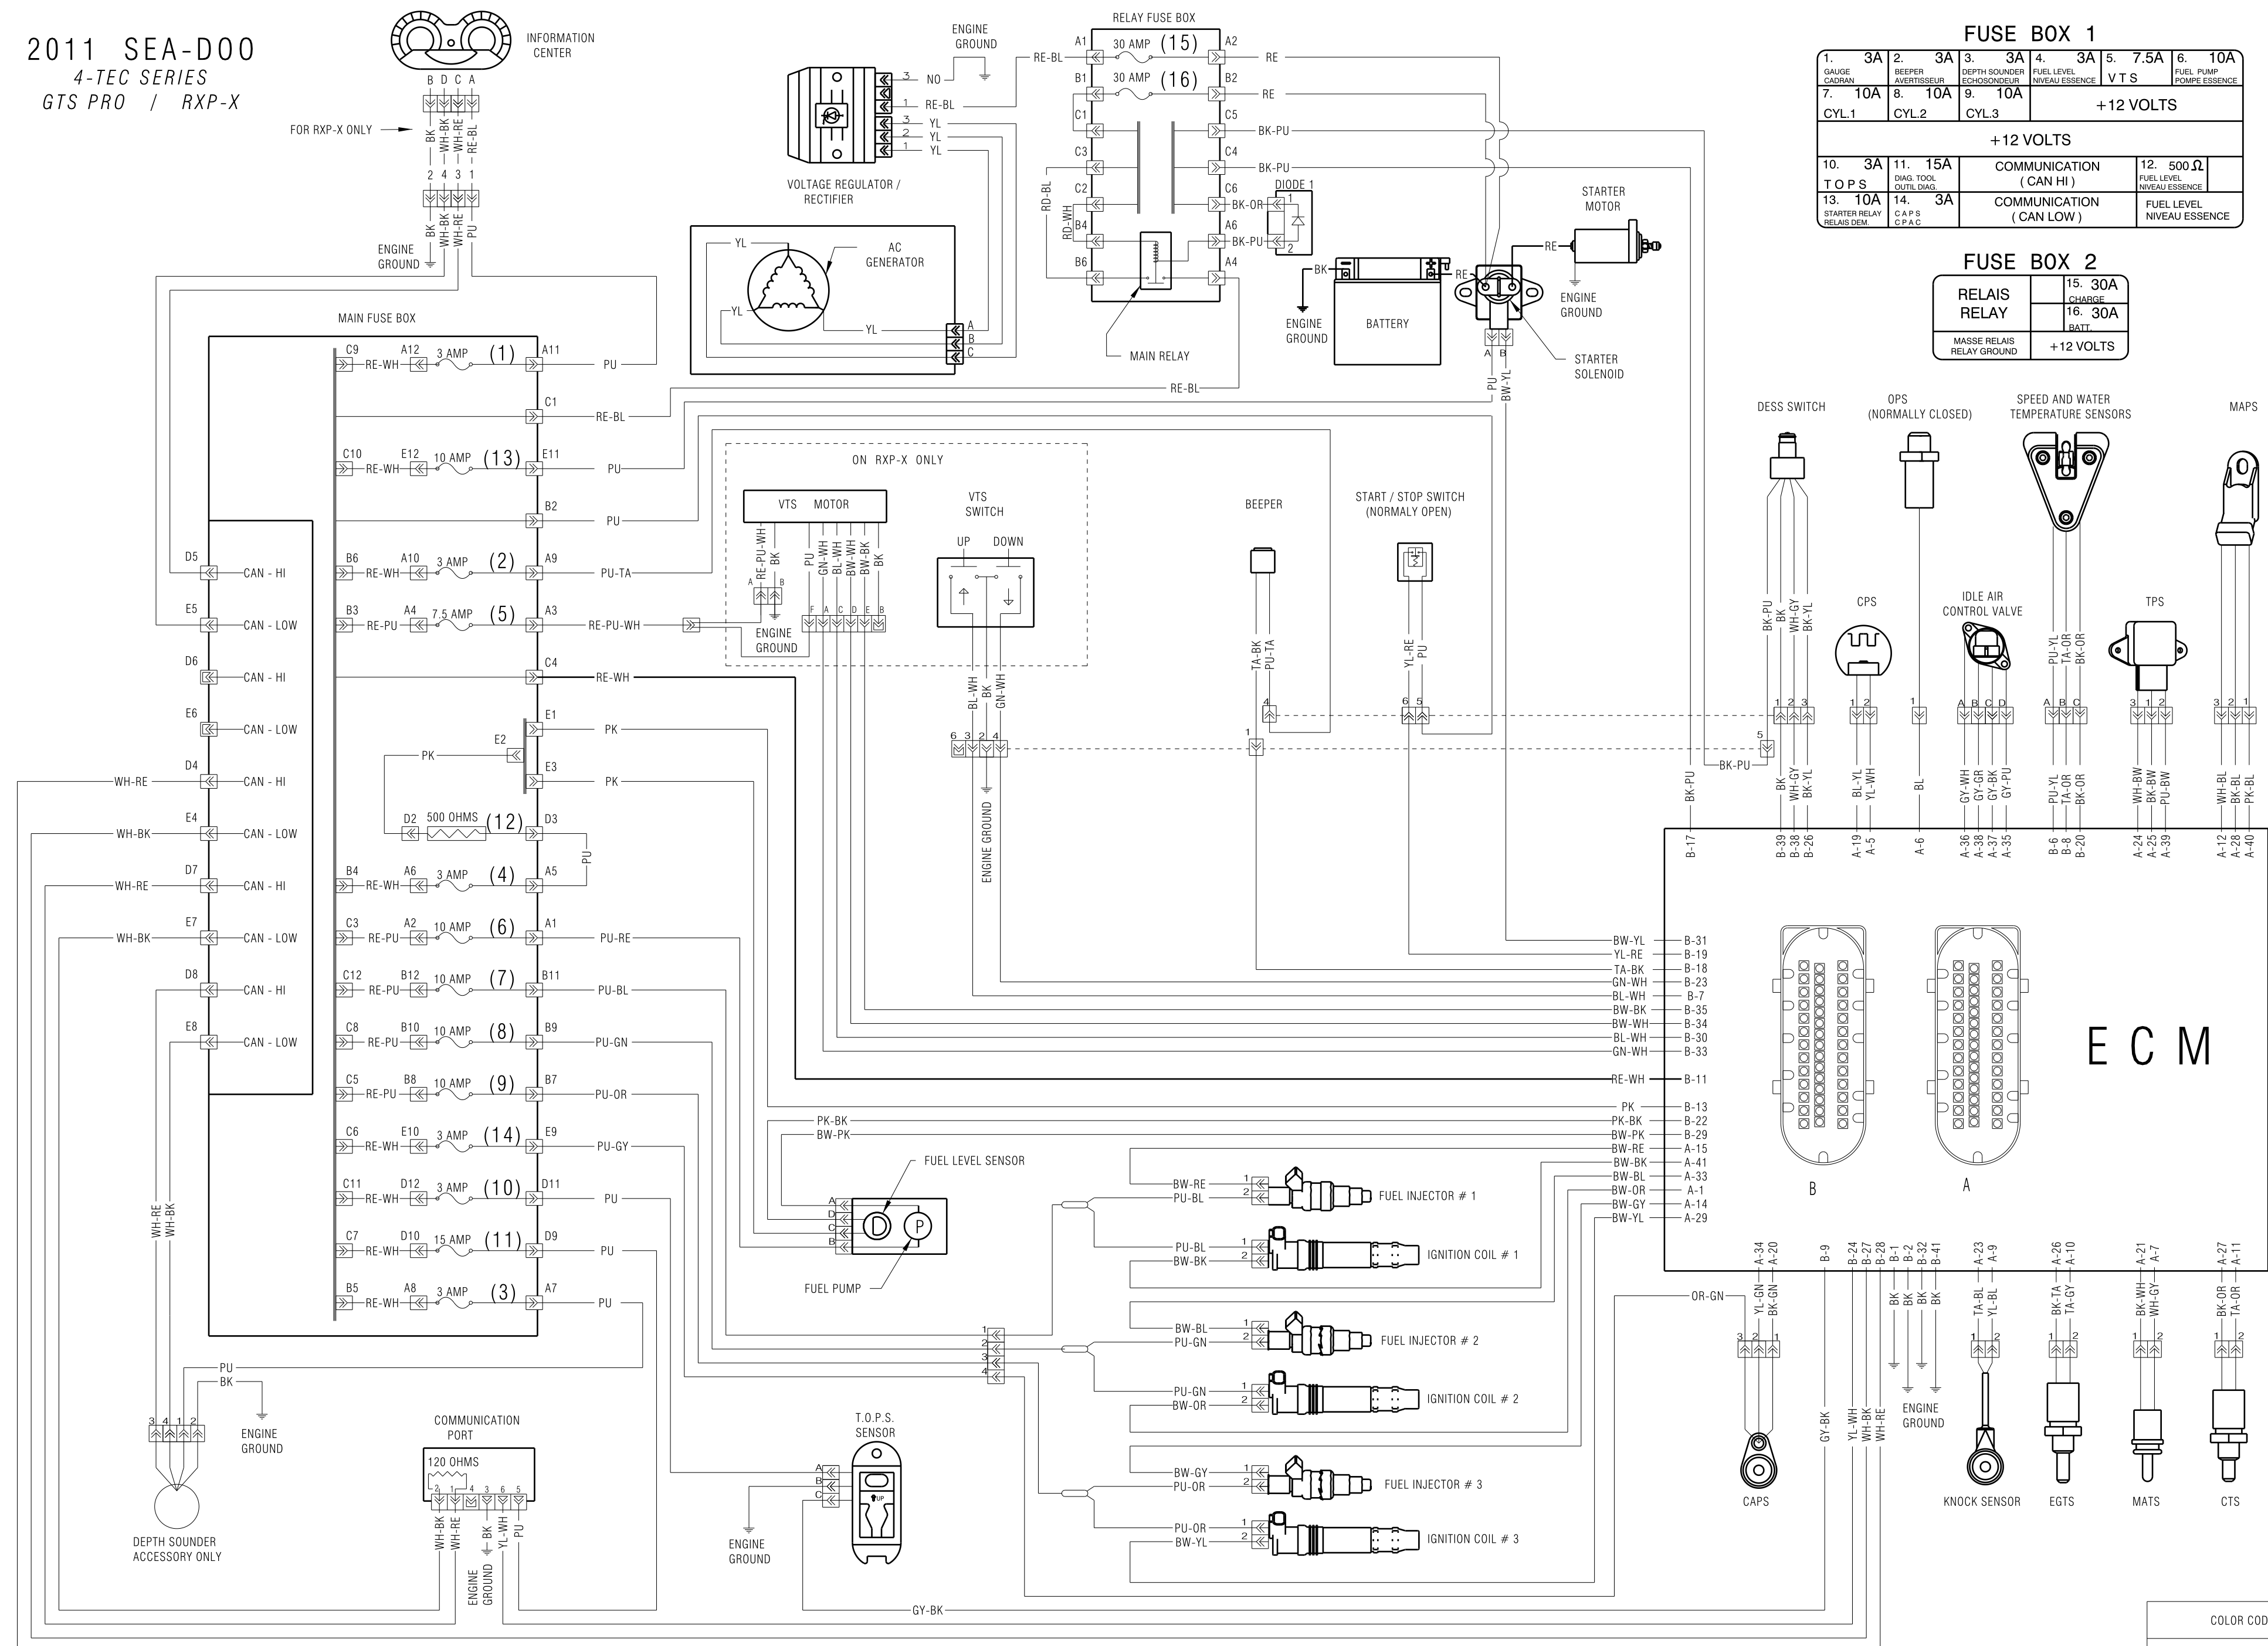

2011 SEA-DOO
4-TEC SERIES
GTS PRO / RXP-X

INFORMATION CENTER

FOR RXP-X ONLY

FUSE BOX 1

1. 3A GAUGE CADRAN	2. 3A BEEPER AVERTISSEUR	3. 3A DEPTH SOUNDER ECHOSONDEUR	4. 3A FUEL LEVEL NIVEAU ESSENCE	5. 7.5A VTS	6. 10A FUEL PUMP POMPE ESSENCE
7. 10A CYL.1	8. 10A CYL.2	9. 10A CYL.3	+12 VOLTS		
+12 VOLTS					
10. 3A TOPS	11. 15A DIAG. TOOL OUTIL DIAG.	COMMUNICATION (CAN HI)		12. 500Ω FUEL LEVEL NIVEAU ESSENCE	
13. 10A STARTER RELAY RELAIS DEM.	14. 3A CAPS C.P.A.C.	COMMUNICATION (CAN LOW)		FUEL LEVEL NIVEAU ESSENCE	

FUSE BOX 2

RELAIS RELAY	15. 30A CHARGE
MASSE RELAIS RELAIS GROUND	16. 30A BATT.
+12 VOLTS	

COLOR CODE

WH = WHITE	BK = BLACK
RE = RED	YL = YELLOW
PU = PURPLE	TA = TAN
GN = GREEN	BW = BROWN
GY = GREY	BL = BLUE
PK = PINK	OR = ORANGE