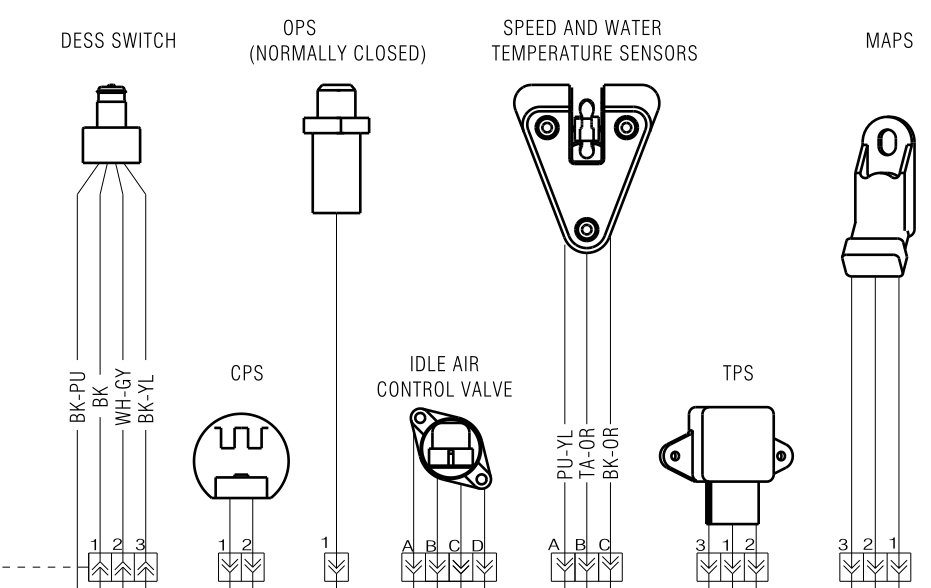

COLOR CODE

WH = WHITE	BK = BLACK
RE = RED	YL = YELLOW
PU = PURPLE	TA = TAN
GN = GREEN	BW = BROWN
GY = GREY	BL = BLUE
PK = PINK	OR = ORANGE