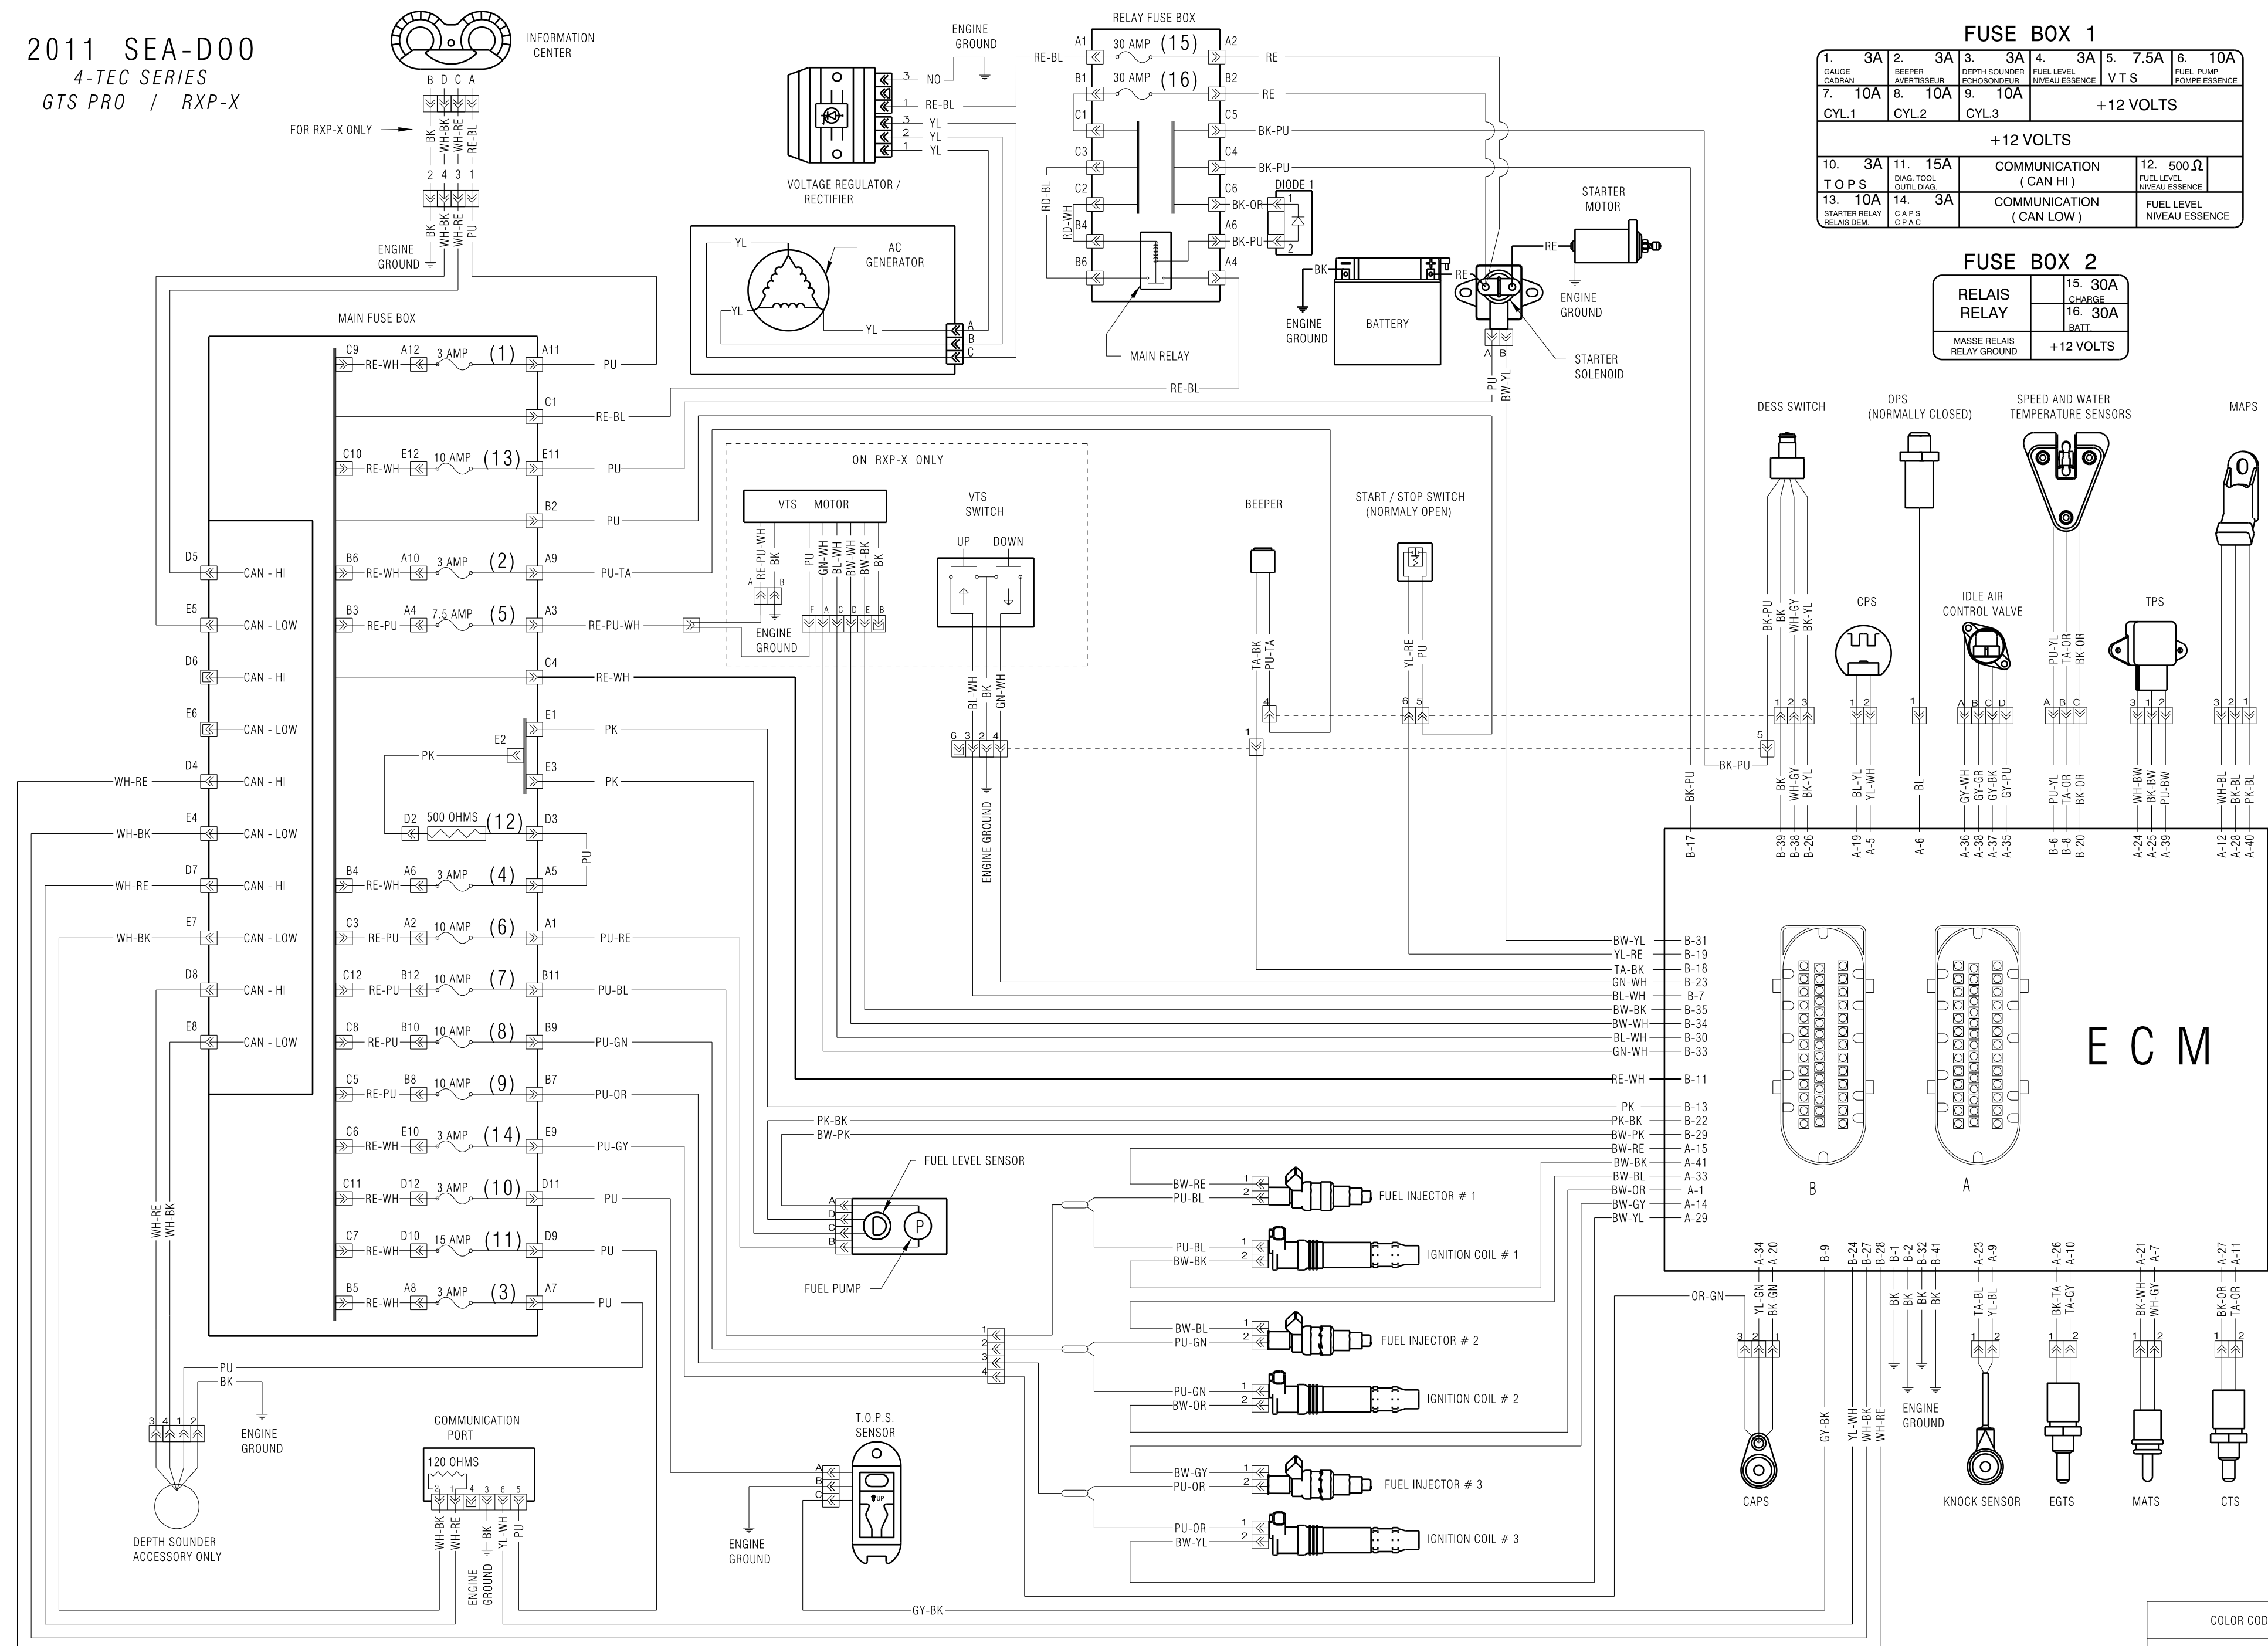

2011 SEA-DOO  
4-TEC SERIES  
GTS PRO / RXP-X

FOR RXP-X ONLY

### FUSE BOX 1

1. 3A GAUGE CADRAN	2. 3A BEEPER AVERTISSEUR	3. 3A DEPTH SOUNDER ECHOSONDEUR	4. 3A FUEL LEVEL NIVEAU ESSENCE	5. 7.5A VTS	6. 10A FUEL PUMP POMPE ESSENCE
7. 10A CYL.1	8. 10A CYL.2	9. 10A CYL.3	+12 VOLTS		
+12 VOLTS					
10. 3A TOPS	11. 15A DIAG. TOOL OUTIL DIAG.	COMMUNICATION (CAN HI)		12. 500Ω FUEL LEVEL NIVEAU ESSENCE	
13. 10A STARTER RELAY RELAIS DEM.	14. 3A CAPS C.P.A.C.	COMMUNICATION (CAN LOW)		FUEL LEVEL NIVEAU ESSENCE	

### FUSE BOX 2

RELAIS RELAY	15. 30A CHARGE
MASSE RELAIS RELAY GROUND	16. 30A BATT.
+12 VOLTS	

### COLOR CODE

WH = WHITE	BK = BLACK
RE = RED	YL = YELLOW
PU = PURPLE	TA = TAN
GN = GREEN	BW = BROWN
GY = GREY	BL = BLUE
PK = PINK	OR = ORANGE