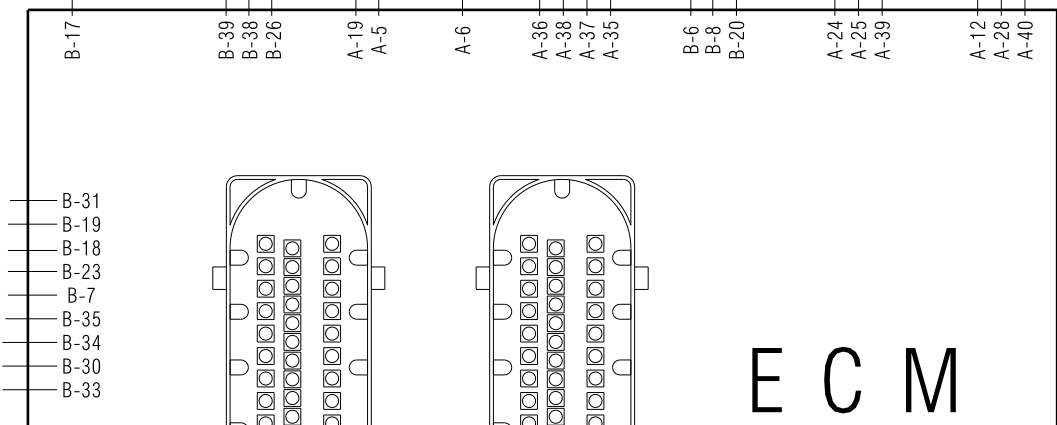

COLOR CODE

WH = WHITE	BK = BLACK
RE = RED	YL = YELLOW
PU = PURPLE	TA = TAN
GN = GREEN	BW = BROWN
GY = GREY	BL = BLUE
PK = PINK	OR = ORANGE