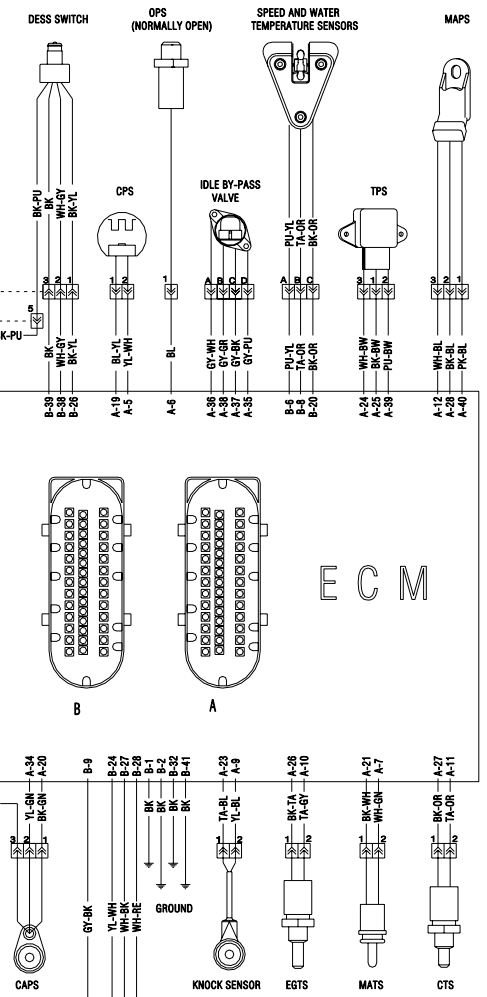

FUSE BOX 1

1. 3A ENGINE CHARGE	2. 3A DEPTH SENSOR ADVERTISSEUR RECHARGEUR	3. 3A DEPTH SENSOR RECHARGEUR	4. 3A FUEL LEVEL NIVEAU ESSENCE	5. 7.5A VTS	6. 10A FUEL PUMP POMPE ESSENCE
7. 10A CYL1	8. 10A CYL2	9. 10A CYL3	+12 VOLTS		
10. 3A T.O.P.S	11. 15A DUAL TOOL COUTIL DUAL	COMMUNICATION (CAN HI)		12. 50.0Ω FUEL LEVEL NIVEAU ESSENCE	
13. 10A ENGINE RELAY RELAIS DEL.	14. 3A 2.5 F 5.2 A.C	COMMUNICATION (CAN LOW)		FUEL LEVEL NIVEAU ESSENCE	

FUSE BOX 2

15. 30A CHARGE RELAIS	16. 30A BATT.
+12 VOLTS	

COLOR CODE

WH = WHITE	BK = BLACK
RE = RED	YL = YELLOW
PU = PURPLE	TA = TAN
GN = GREEN	BW = BROWN
GY = GREY	BL = BLUE
PK = PINK	OR = ORANGE