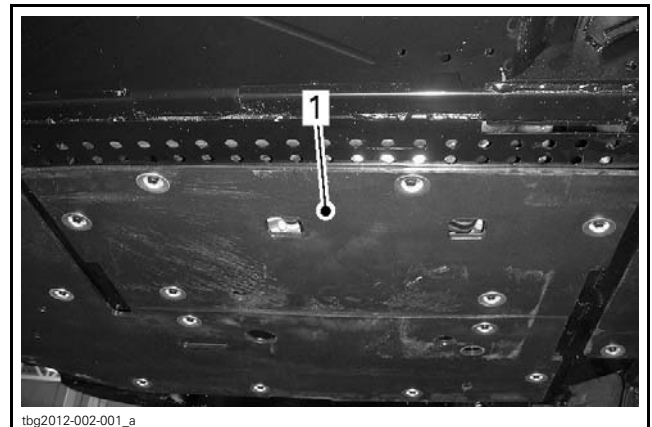

PROCEDURES

1. Properly lift and support vehicle.
2. Remove the central skid plate.

tbg2012-002-001_a
UNDERNEATH VEHICLE – FROM LH SIDE
1. Central skid plate

3. Remove the CVT drain plug.