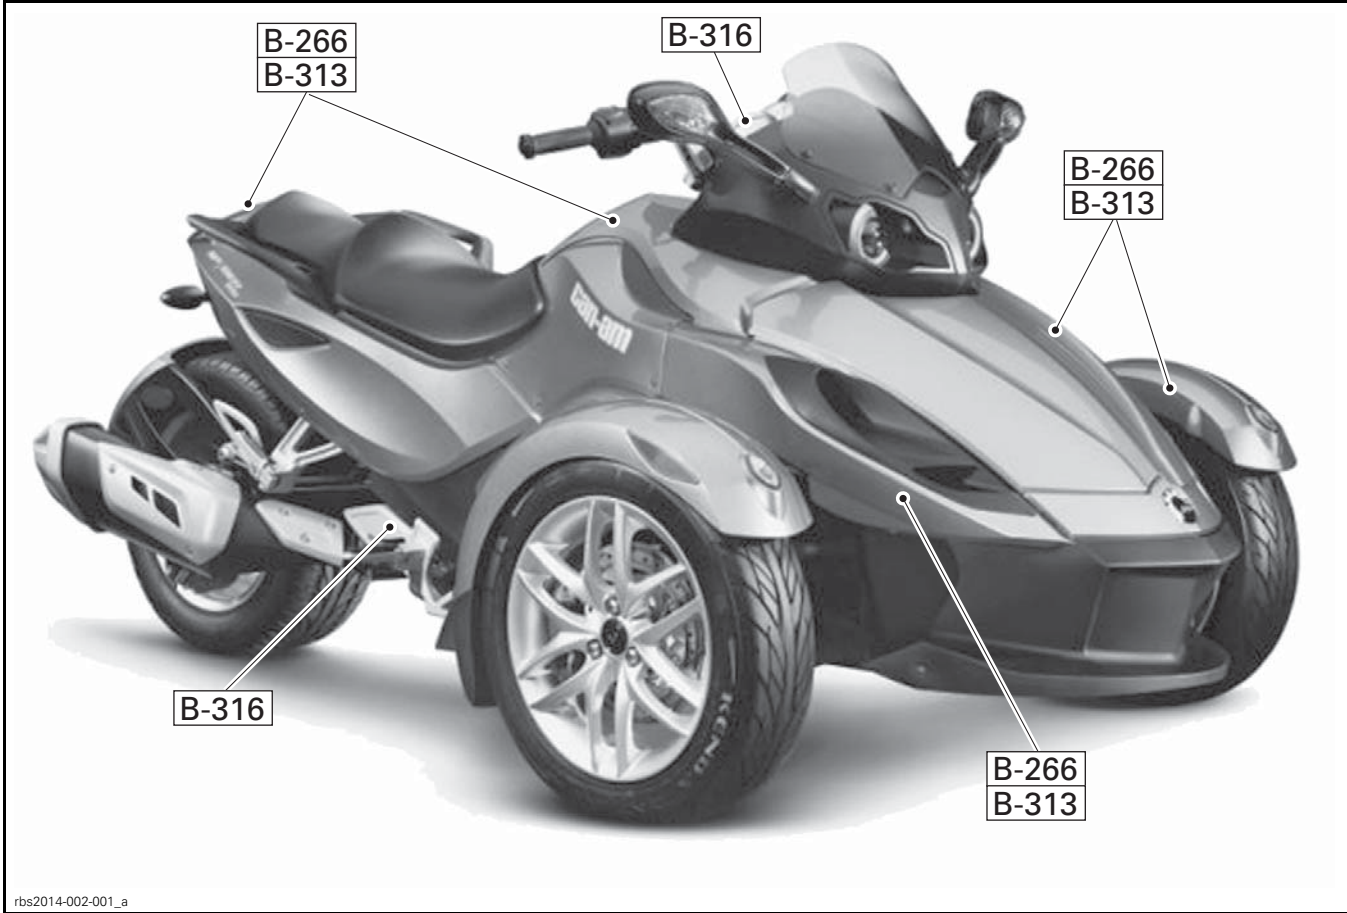

RS BASE MODEL