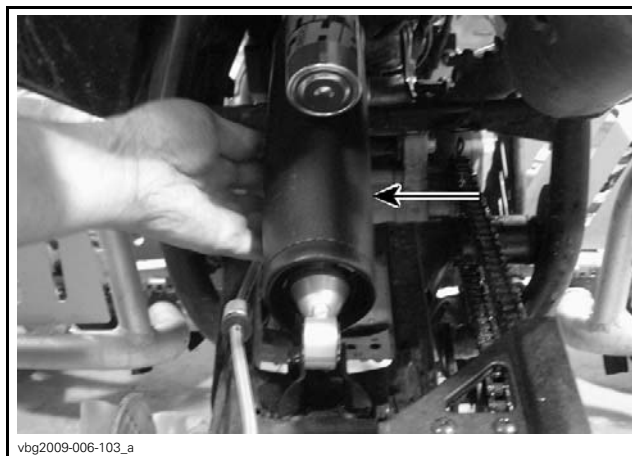

1. Lift rear of vehicle until rear shock absorber is fully extended.

2. Install jack stands under the frame to support the vehicle.

3. Remove the lower bolt of shock absorber.

vbg2009-006-102_a

4. Install rear suspension spring protector [P2] as per picture.