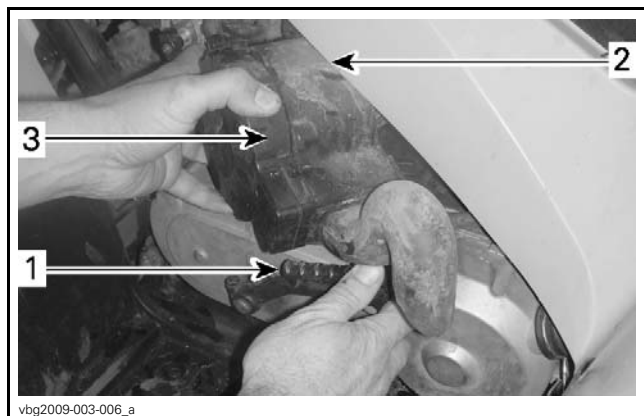

1. Kick starter
2. Fender
3. Housing

5. Install new air filter housing assembly [P1] in the reverse order of removal.