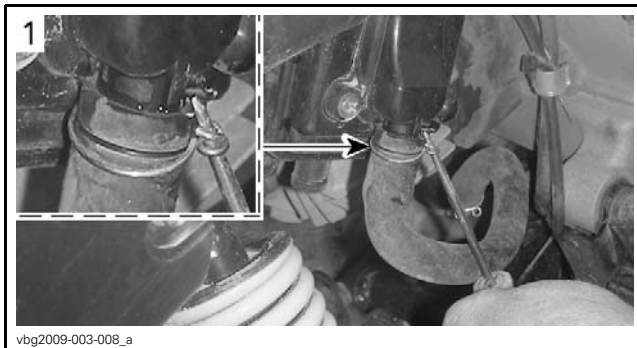

1. Fuel cap gasket

3. Install new fuel cap gasket [P2] and reinstall all removed parts.

IMPORTANT: The ribs on the gasket must be oriented toward the fuel cap.

Exhaust Air Admission Hose

1. From the left side of vehicle, disconnect hose from exhaust pipe and air injection valve.

A pick may be used to loosen collars at each end of hose.

Discard hose.

COLLAR LOOSING

2. ► Install new exhaust air admission hose [P3].

NOTE: A long straight hose may be supplied as replacement part. It must be cut to 250 mm (10 in). ◀