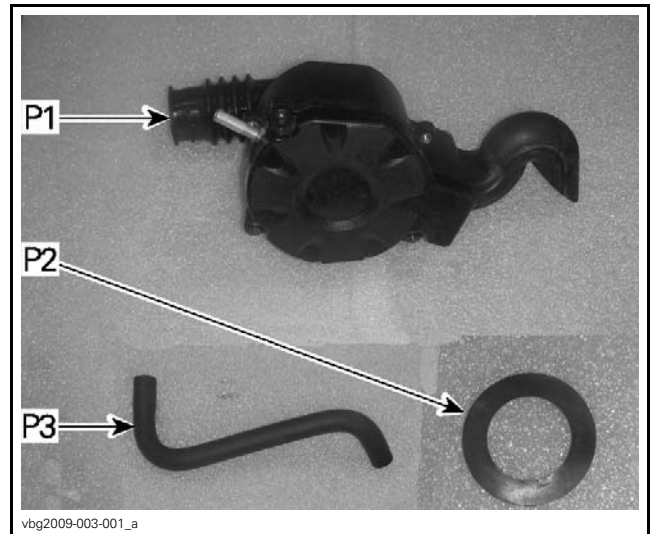

PROBLEM

On the above described vehicles, some rubber parts may crack and deteriorate.

SOLUTION

Replace the following parts:

- Air filter housing assembly
- Fuel cap gasket
- Exhaust air admission hose.

PARTS REQUIRED

ITEM	P/N	DESCRIPTION	QTY
P1	V17200DGF040	Air Filter Housing	1
P2	V17624DGF010	Fuel Cap Gasket	1
P3	V18401DGF00H	Exhaust Air Admission Hose	1

CAUTION Before performing any service or inspection operation on the vehicle, wait until the engine and exhaust have cooled down to avoid potential burns.

REPAIR PROCEDURE

Air Filter Housing Assembly

1. From RH side, remove the two screws holding the air filter housing assembly to the vehicle.

RH SIDE VIEW

1. Front holding screw

RH SIDE VIEW

2. Rear holding screw