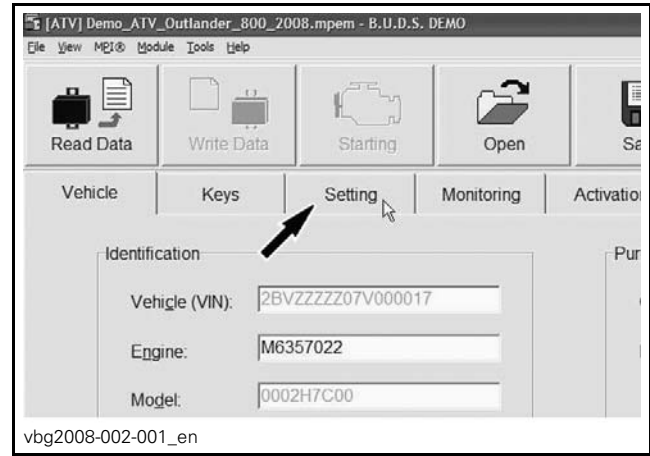

Click on "Setting".