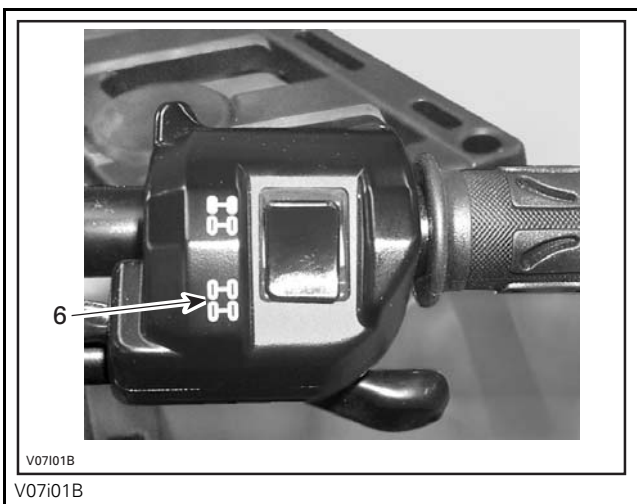

V07101B
V07101B